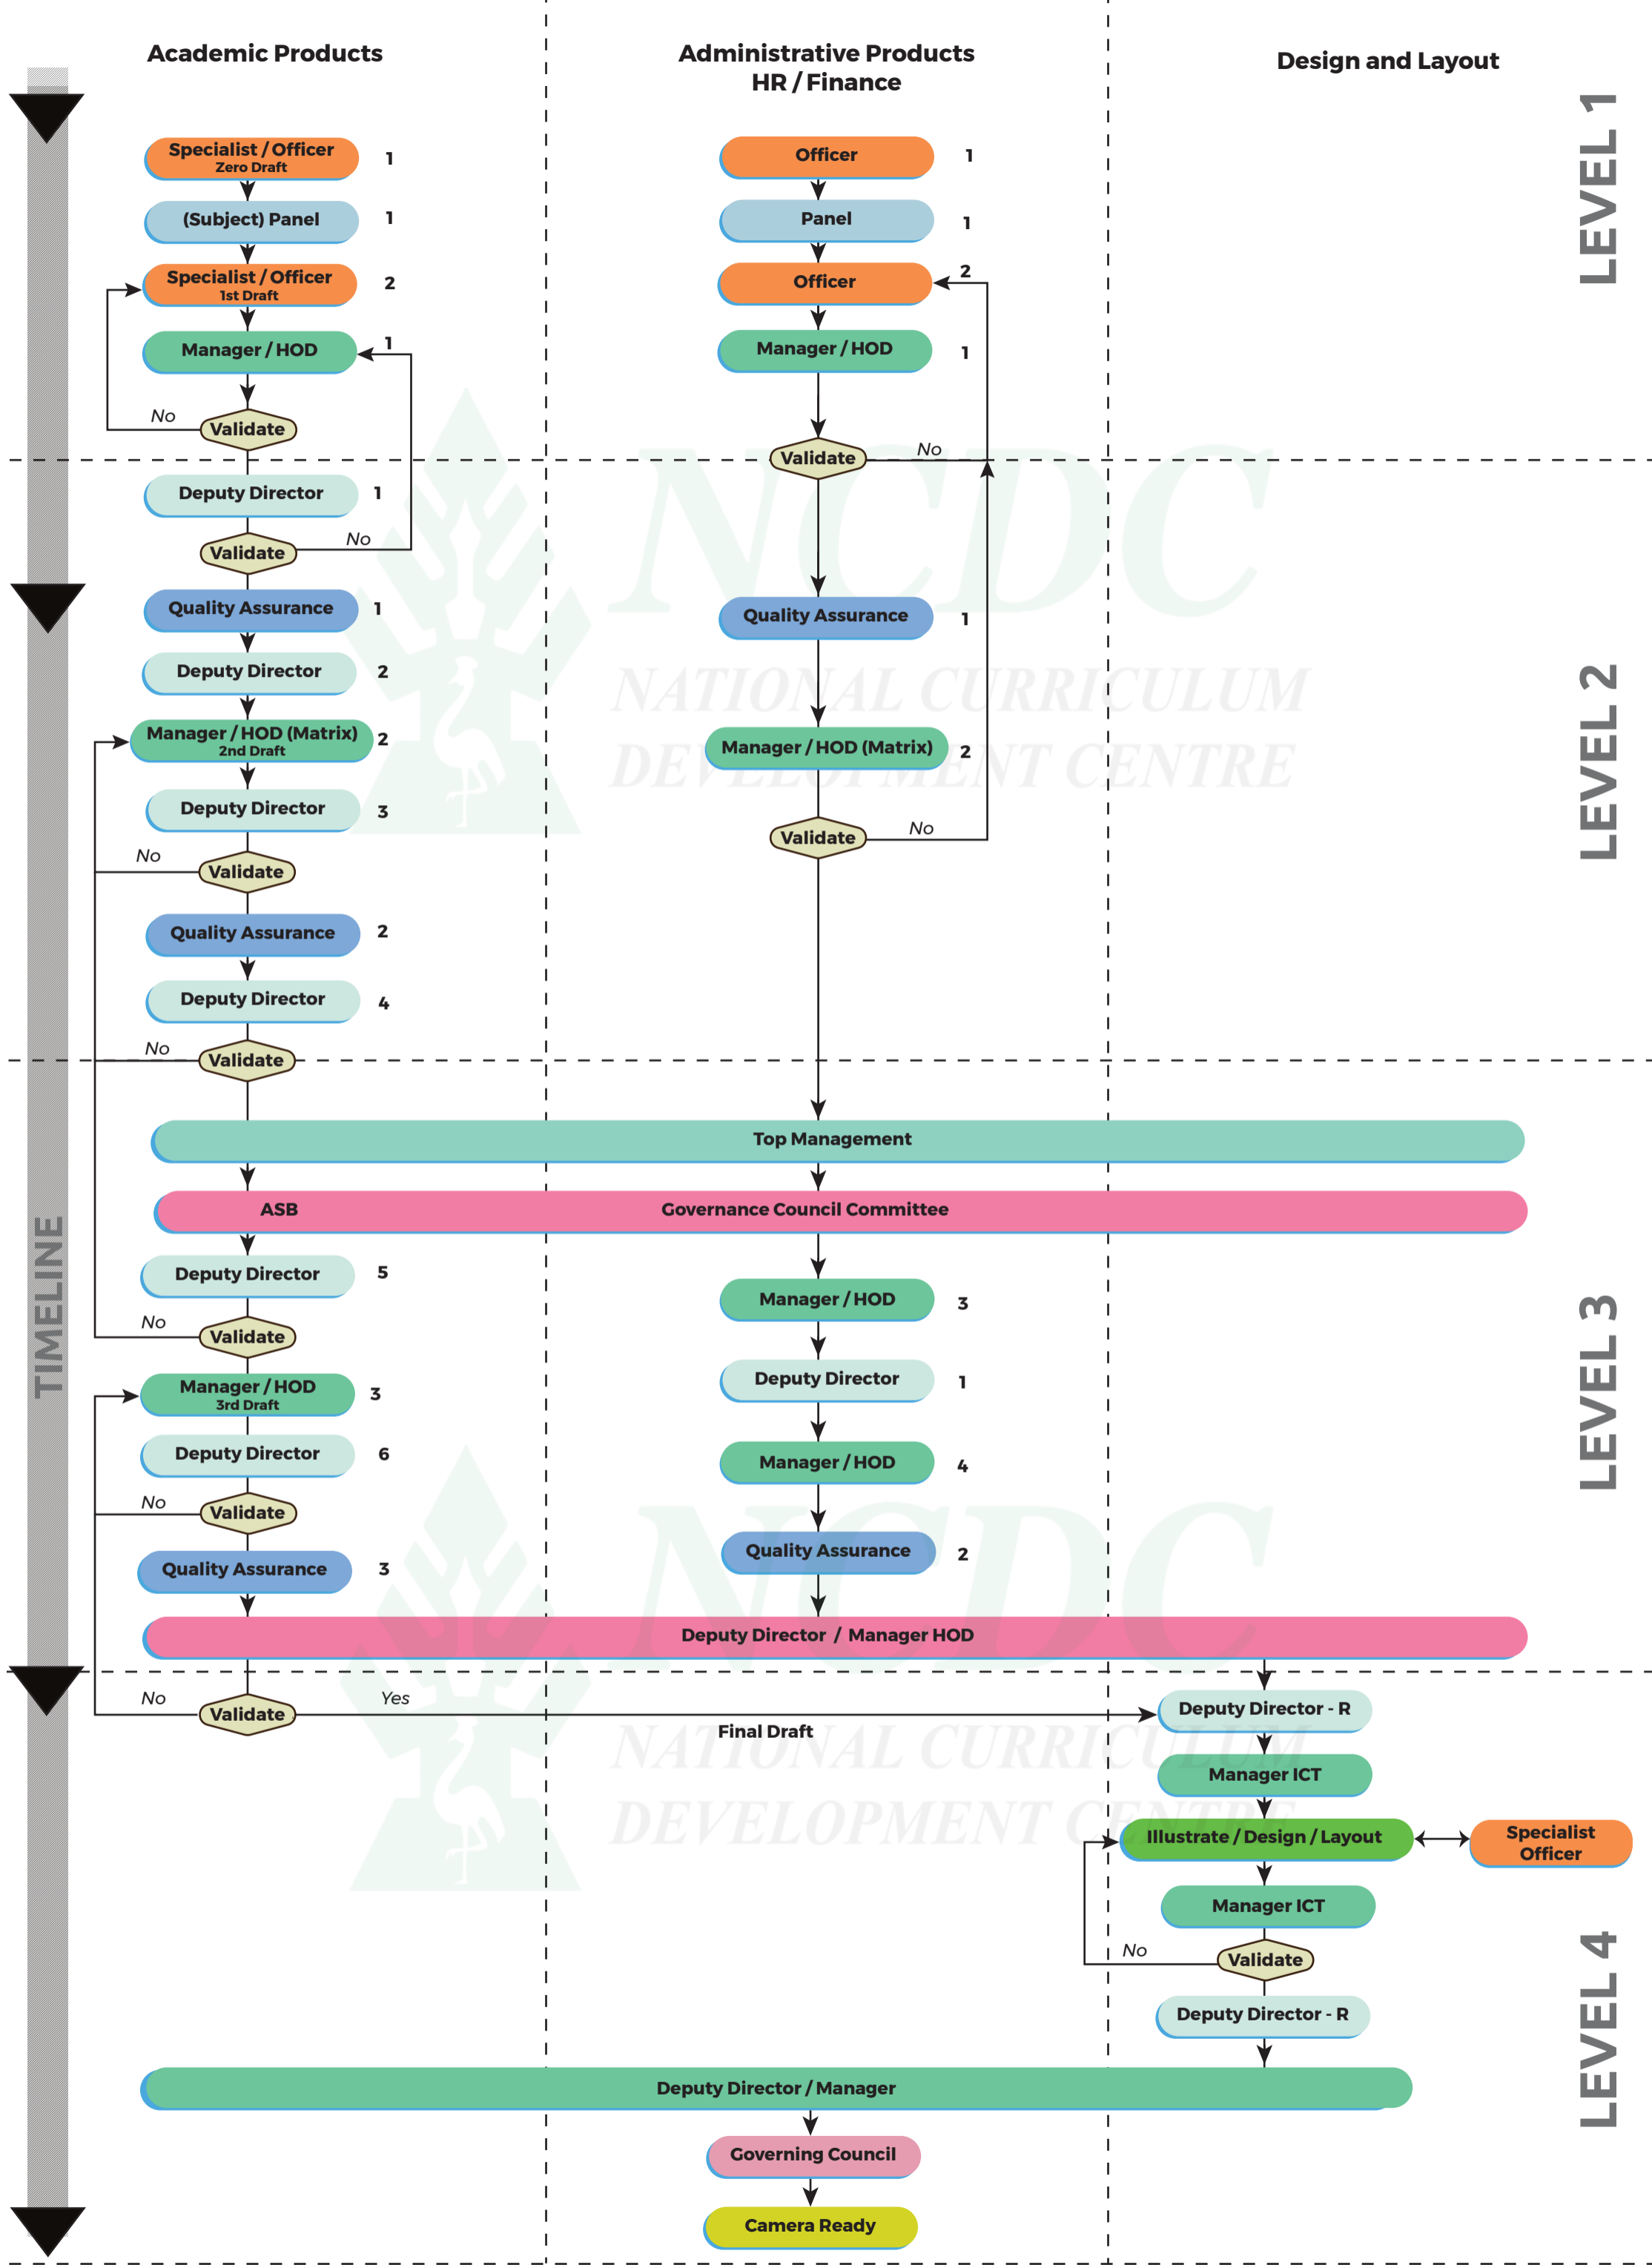

NCDC Material Development Process

KEY AREAS

LEVEL 1: Content Development

LEVEL 2: Low Level Quality Assurance

LEVEL 3: High Level Quality Assurance

LEVEL 4: Design and Layout